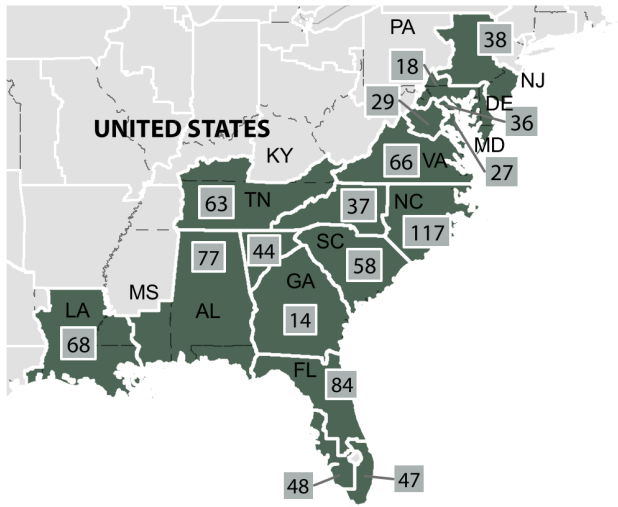

Toastmasters Districts

Regions 1-4
(See detailed maps
for district numbers)

Region 5
20, 59, 71, 74, 79, 91, 94,
95, 104, 105, 107, 108, 109,
110, 114P, 116, 122-TC

Region 6
41, 51, 75, 80, 82,
87, 92, 97P, 98,
102, 120, 121

Region 7
17, 67, 69, 70, 72, 73, 76,
85, 88, 89, 90, 93, 112, 118

Maps are approximate and use District boundaries from 2020-2021.

Maps are approximate and use District boundaries from 2020-2021.

Code	Country
AD	Andorra
AT	Austria
BE	Belgium
BG	Bulgaria
CH	Switzerland
CY	Cyprus
CZ	Czechia
DE	Germany
DK	Denmark
EE	Estonia
ES	Spain
FI	Finland
FR	France
GB	United Kingdom
GR	Greece
HR	Croatia
HU	Hungary
IE	Ireland
IT	Italy
LI	Liechtenstein
LT	Lithuania
LU	Luxembourg
LV	Latvia
MC	Monaco
MD	Moldova
MK	North Macedonia
NL	Netherlands
NO	Norway
PL	Poland
PT	Portugal
RO	Romania
SE	Sweden
SM	San Marino
SK	Slovakia
UA	Ukraine
VA	Vatican City

Code	Country
AE	United Arab Emirates
BF	Burkina Faso
BH	Bahrain
BJ	Benin
BW	Botswana
CG	Congo
CI	Côte d'Ivoire
CM	Cameroon
ET	Ethiopia
GA	Gabon
GH	Ghana
GM	The Gambia
GN	Guinea
JO	Jordan
KE	Kenya
KW	Kuwait
LB	Lebanon
LR	Liberia
LS	Lesotho
ML	Mali
MW	Malawi
MZ	Mozambique
NA	Namibia
NE	Niger
NG	Nigeria
OM	Oman
PK	Pakistan
QA	Qatar
RW	Rwanda
SA	Saudi Arabia
SN	Senegal
SZ	Eswatini
TG	Togo
TZ	Tanzania
UG	Uganda
ZA	South Africa
ZM	Zambia
ZW	Zimbabwe

Proposed Regions for 2021-2022
 Maps are approximate and use District boundaries from 2020-2021.

Maps are approximate and use District boundaries from 2020-2021.

Proposed Regions for 2021-2022