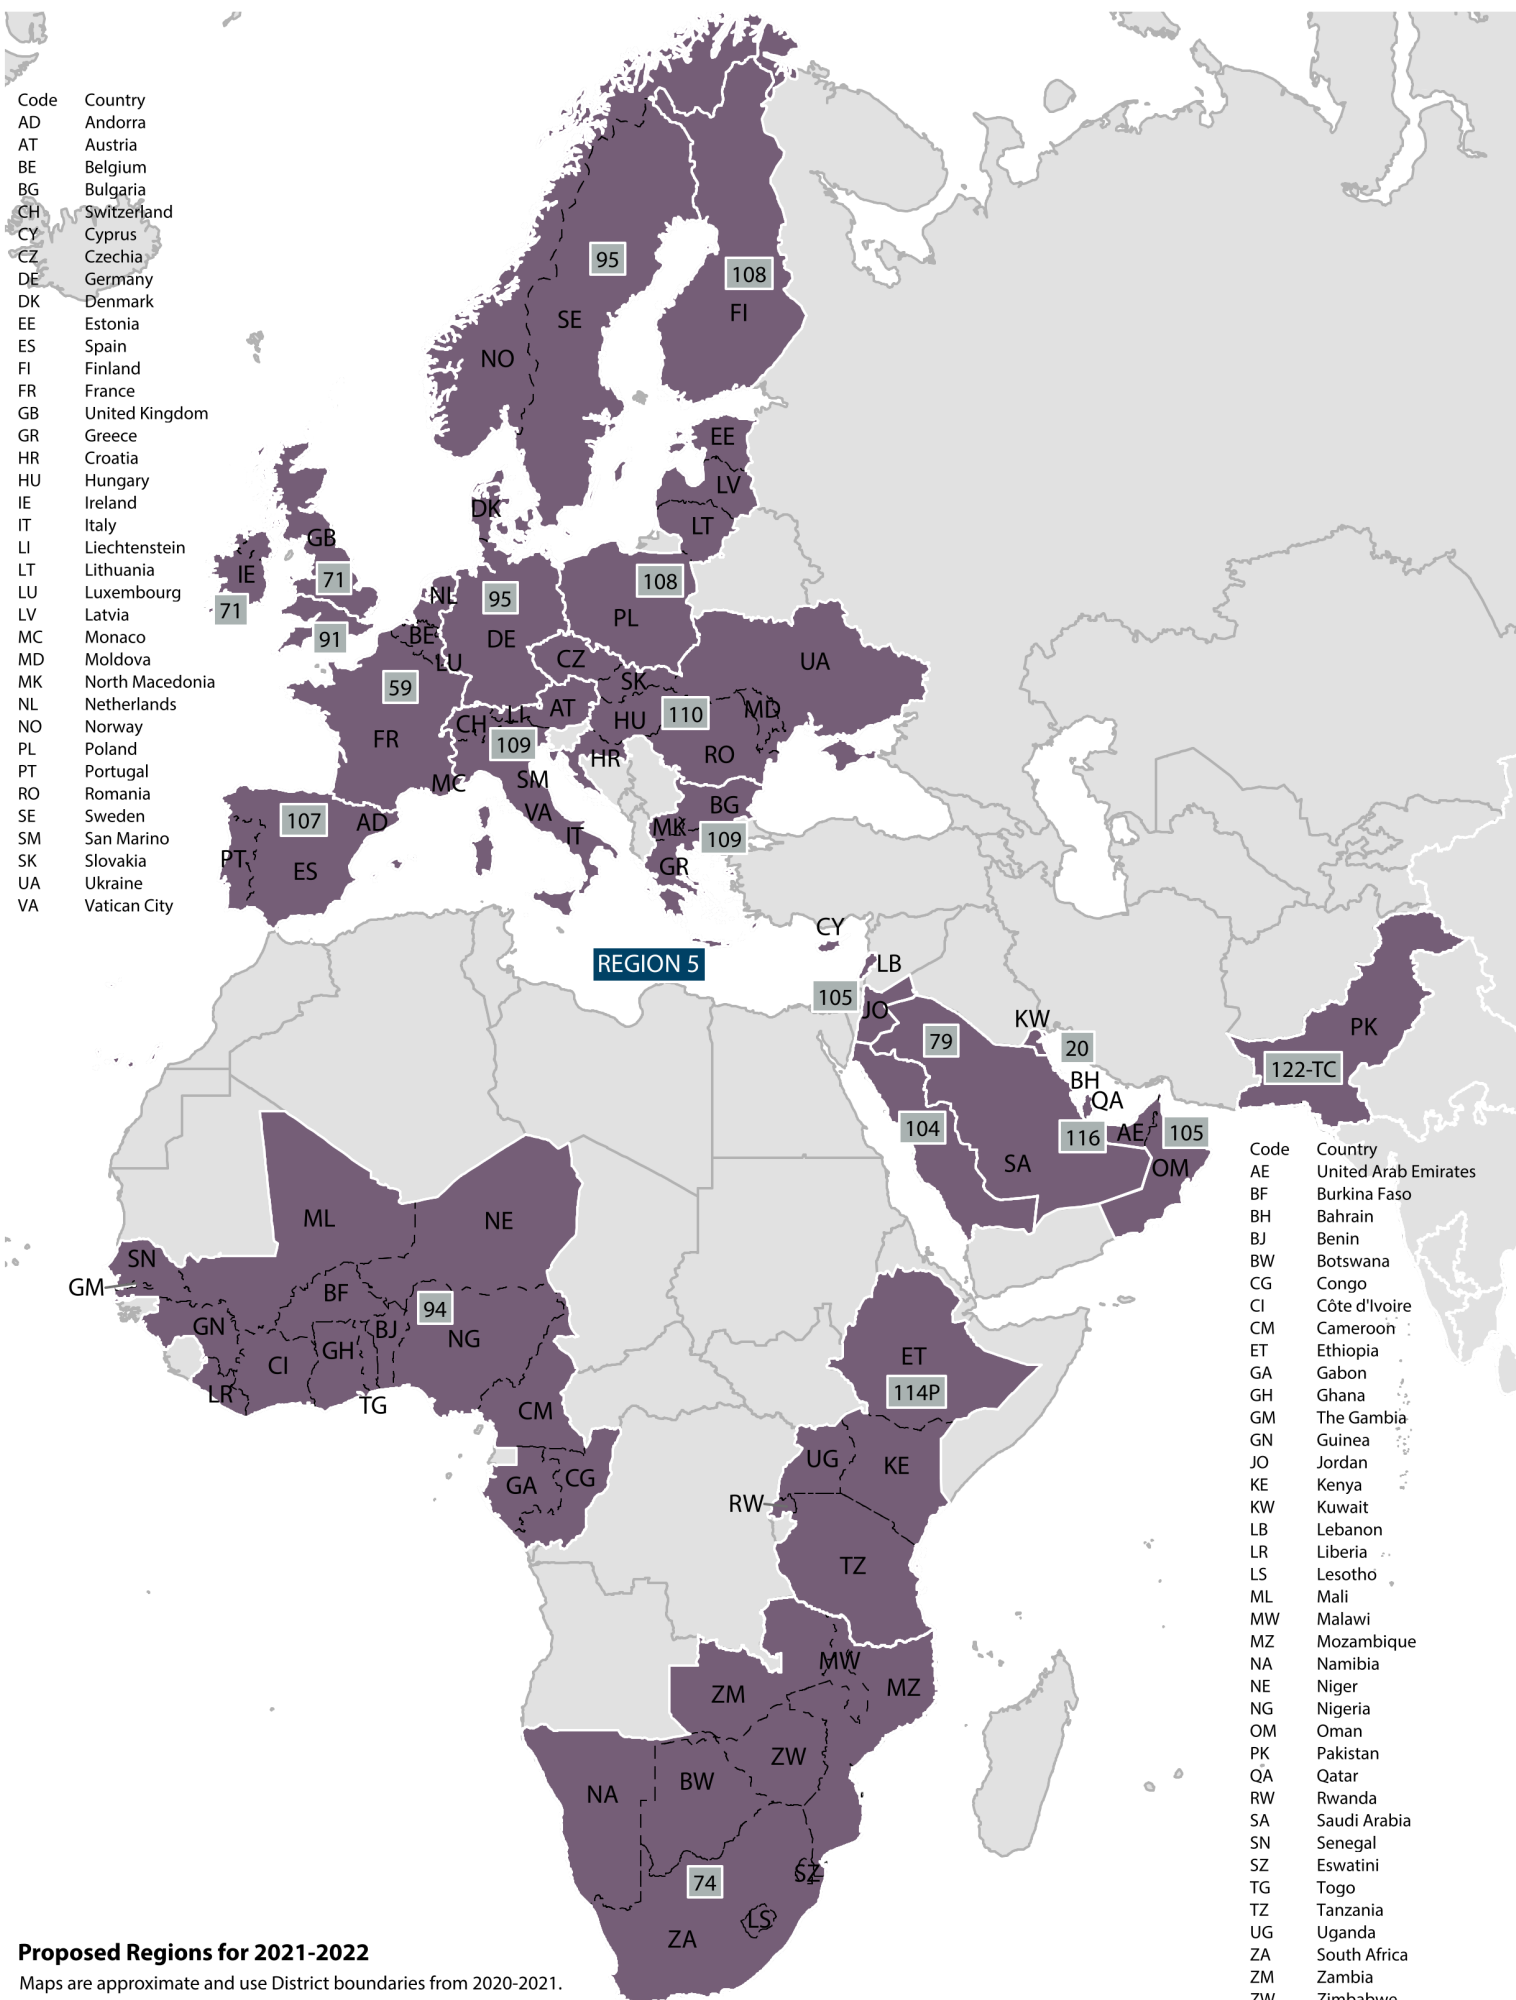

Toastmasters Districts

Regions 1-4
(See detailed maps
for district numbers)

Region 5
20, 59, 71, 74, 79, 91, 94,
95, 104, 105, 107, 108, 109,
110, 114P, 116, 122-TC

Region 6
41, 51, 75, 80, 82,
87, 92, 97P, 98,
102, 120, 121

Region 7
17, 67, 69, 70, 72, 73, 76,
85, 88, 89, 90, 93, 112, 118

Maps are approximate and use District boundaries from 2020-2021.

Maps are approximate and use District boundaries from 2020-2021.

Code	Country
AD	Andorra
AT	Austria
BE	Belgium
BG	Bulgaria
CH	Switzerland
CY	Cyprus
CZ	Czechia
DE	Germany
DK	Denmark
EE	Estonia
ES	Spain
FI	Finland
FR	France
GB	United Kingdom
GR	Greece
HR	Croatia
HU	Hungary
IE	Ireland
IT	Italy
LI	Liechtenstein
LT	Lithuania
LU	Luxembourg
LV	Latvia
MC	Monaco
MD	Moldova
MK	North Macedonia
NL	Netherlands
NO	Norway
PL	Poland
PT	Portugal
RO	Romania
SE	Sweden
SM	San Marino
SK	Slovakia
UA	Ukraine
VA	Vatican City

Code	Country
AE	United Arab Emirates
BF	Burkina Faso
BH	Bahrain
BJ	Benin
BW	Botswana
CG	Congo
CI	Côte d'Ivoire
CM	Cameroon
ET	Ethiopia
GA	Gabon
GH	Ghana
GM	The Gambia
GN	Guinea
JO	Jordan
KE	Kenya
KW	Kuwait
LB	Lebanon
LR	Liberia
LS	Lesotho
ML	Mali
MW	Malawi
MZ	Mozambique
NA	Namibia
NE	Niger
NG	Nigeria
OM	Oman
PK	Pakistan
QA	Qatar
RW	Rwanda
SA	Saudi Arabia
SN	Senegal
SZ	Eswatini
TG	Togo
TZ	Tanzania
UG	Uganda
ZA	South Africa
ZM	Zambia
ZW	Zimbabwe

Proposed Regions for 2021-2022
 Maps are approximate and use District boundaries from 2020-2021.

Maps are approximate and use District boundaries from 2020-2021.

Proposed Regions for 2021-2022