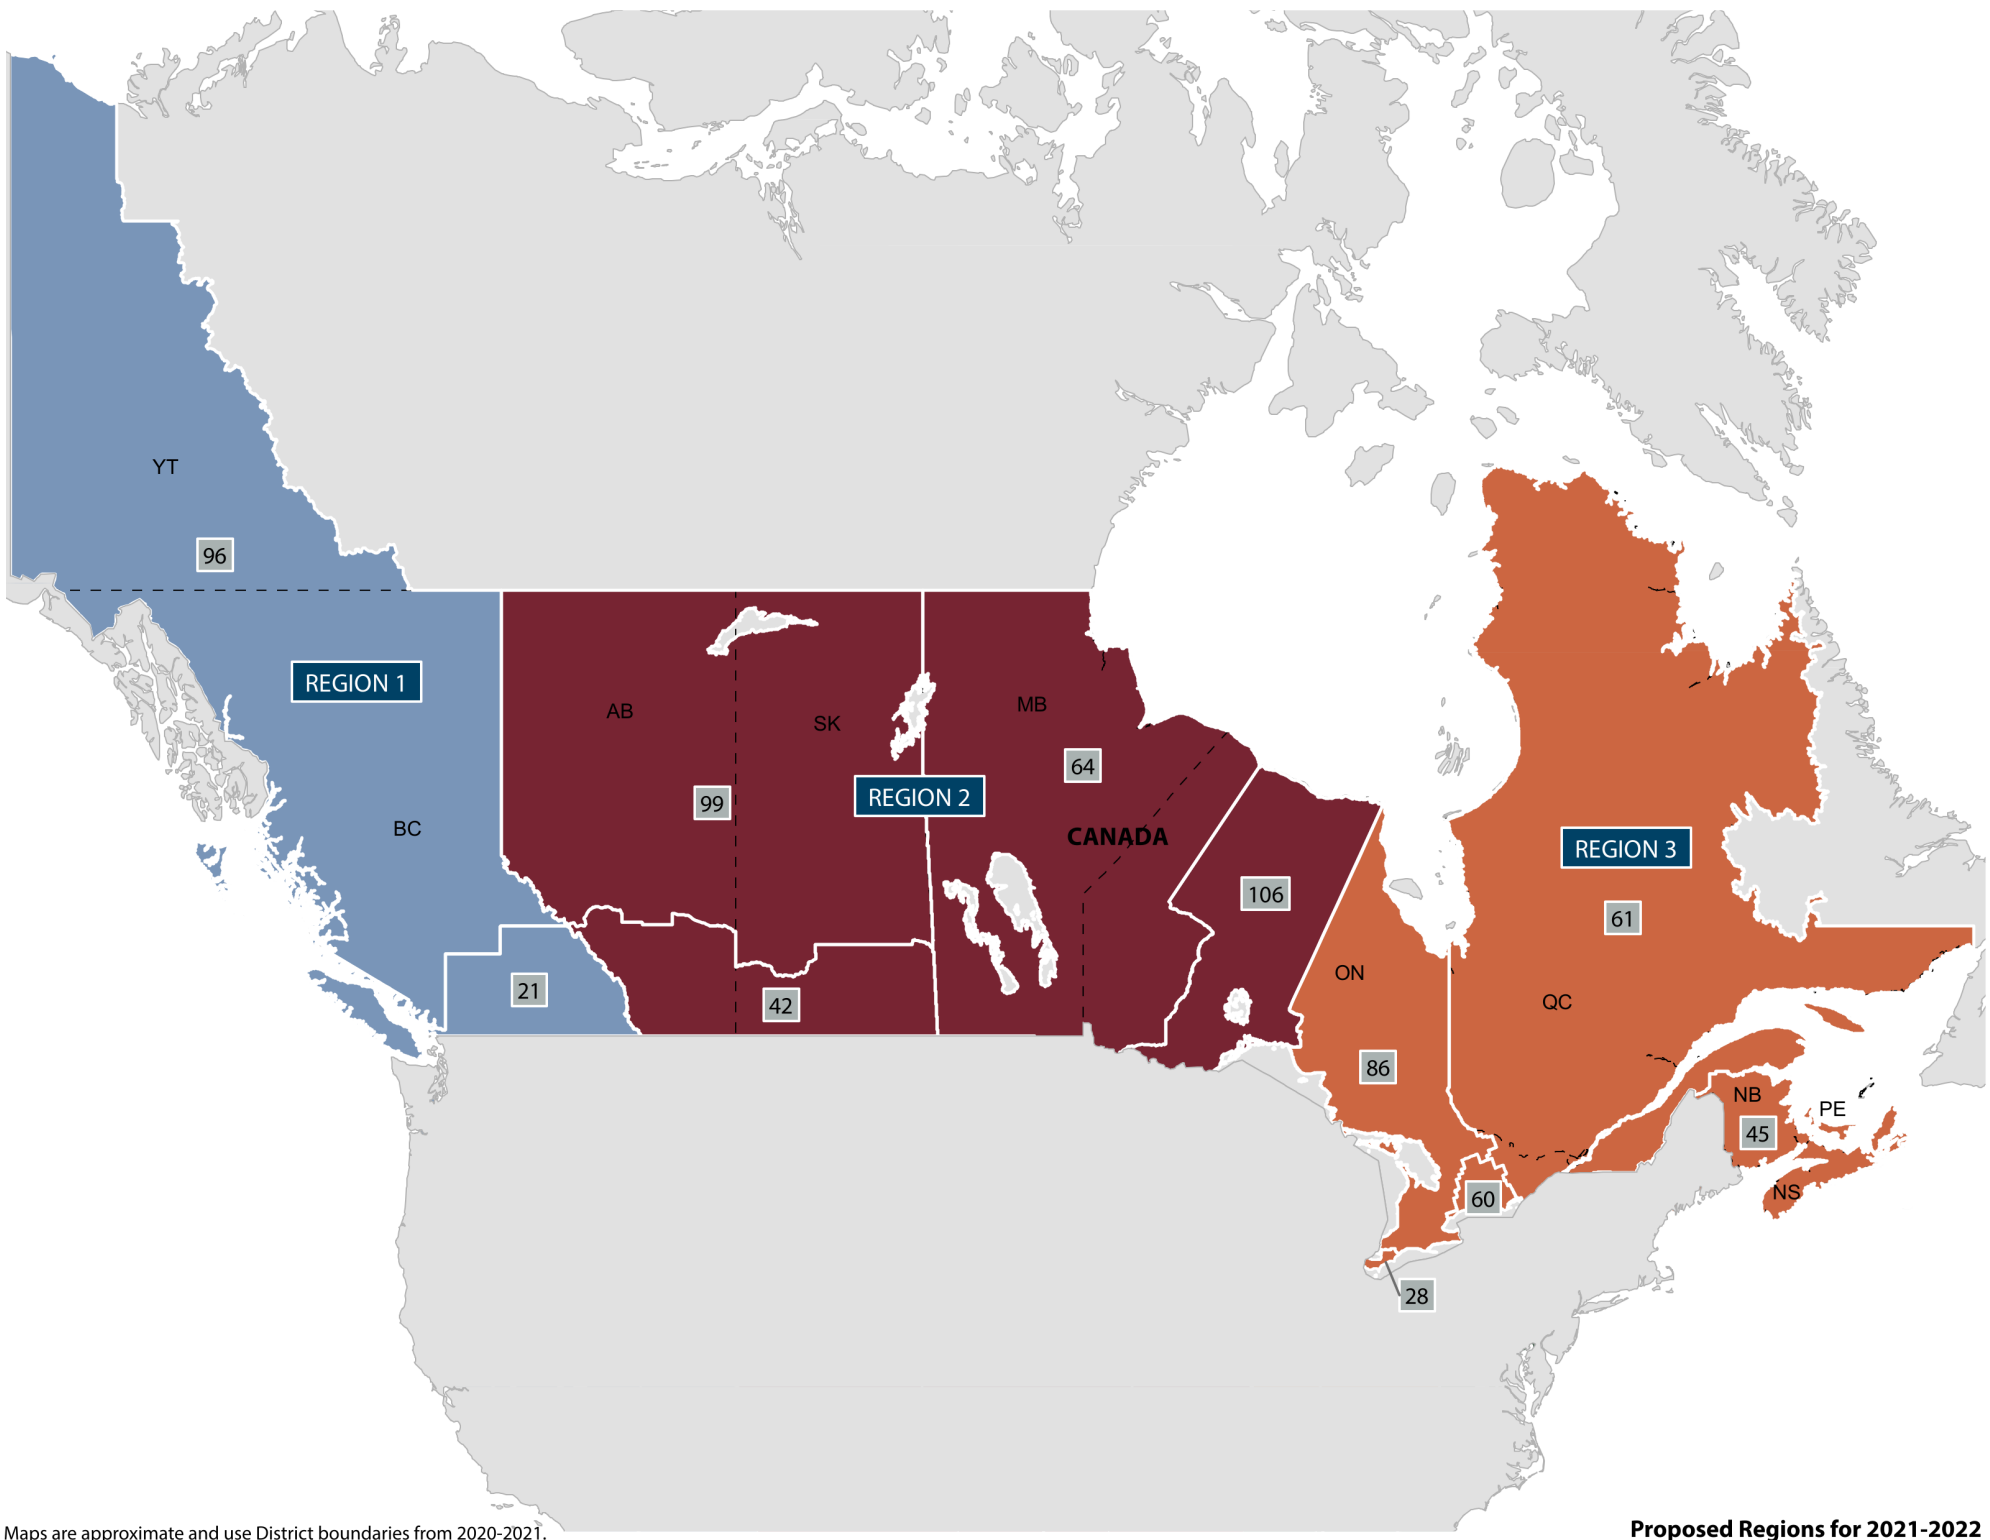

Toastmasters Districts

Regions 1-4
(See detailed maps
for district numbers)

Region 5
20, 59, 71, 74, 79, 91, 94,
95, 104, 105, 107, 108, 109,
110, 114P, 116, 122-TC

Region 6
41, 51, 75, 80, 82,
87, 92, 97P, 98,
102, 120, 121

Region 7
17, 67, 69, 70, 72, 73, 76,
85, 88, 89, 90, 93, 112, 118

Maps are approximate and use District boundaries from 2020-2021.

Maps are approximate and use District boundaries from 2020-2021.

Code	Country
AD	Andorra
AT	Austria
BE	Belgium
BG	Bulgaria
CH	Switzerland
CY	Cyprus
CZ	Czechia
DE	Germany
DK	Denmark
EE	Estonia
ES	Spain
FI	Finland
FR	France
GB	United Kingdom
GR	Greece
HR	Croatia
HU	Hungary
IE	Ireland
IT	Italy
LI	Liechtenstein
LT	Lithuania
LU	Luxembourg
LV	Latvia
MC	Monaco
MD	Moldova
MK	North Macedonia
NL	Netherlands
NO	Norway
PL	Poland
PT	Portugal
RO	Romania
SE	Sweden
SM	San Marino
SK	Slovakia
UA	Ukraine
VA	Vatican City

Code	Country
AE	United Arab Emirates
BF	Burkina Faso
BH	Bahrain
BJ	Benin
BW	Botswana
CG	Congo
CI	Côte d'Ivoire
CM	Cameroon
ET	Ethiopia
GA	Gabon
GH	Ghana
GM	The Gambia
GN	Guinea
JO	Jordan
KE	Kenya
KW	Kuwait
LB	Lebanon
LR	Liberia
LS	Lesotho
ML	Mali
MW	Malawi
MZ	Mozambique
NA	Namibia
NE	Niger
NG	Nigeria
OM	Oman
PK	Pakistan
QA	Qatar
RW	Rwanda
SA	Saudi Arabia
SN	Senegal
SZ	Eswatini
TG	Togo
TZ	Tanzania
UG	Uganda
ZA	South Africa
ZM	Zambia
ZW	Zimbabwe

Proposed Regions for 2021-2022
 Maps are approximate and use District boundaries from 2020-2021.

Maps are approximate and use District boundaries from 2020-2021.

Proposed Regions for 2021-2022