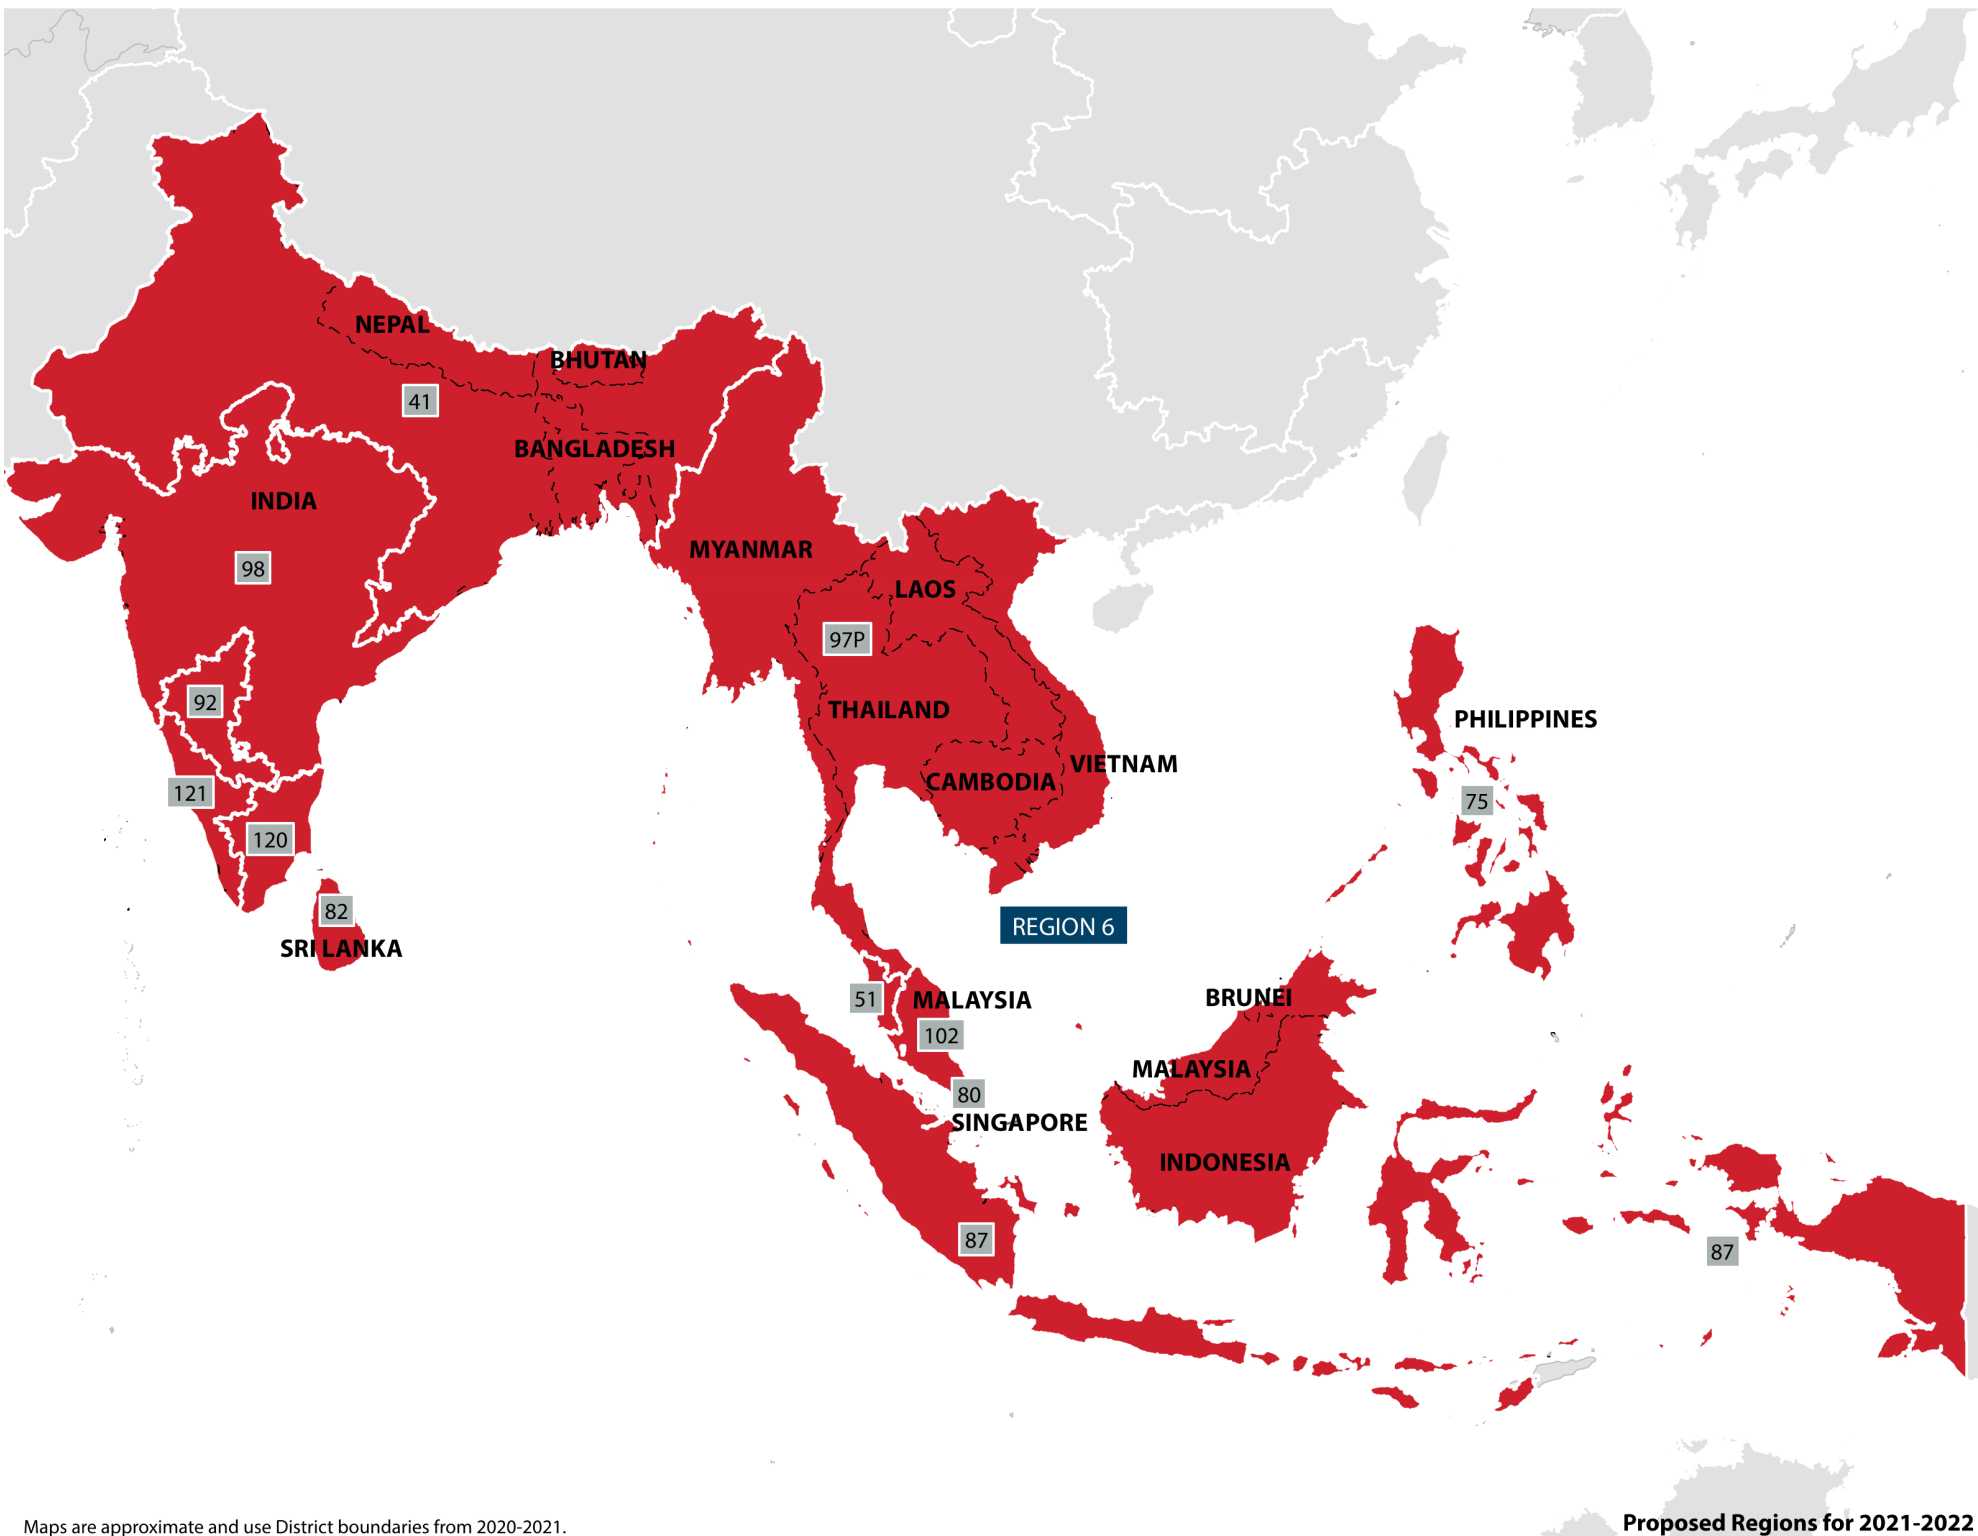

Toastmasters Districts

Regions 1-4
(See detailed maps
for district numbers)

Region 5
20, 59, 71, 74, 79, 91, 94,
95, 104, 105, 107, 108, 109,
110, 114P, 116, 122-TC

Region 6
41, 51, 75, 80, 82,
87, 92, 97P, 98,
102, 120, 121

Region 7
17, 67, 69, 70, 72, 73, 76,
85, 88, 89, 90, 93, 112, 118

Maps are approximate and use District boundaries from 2020-2021.

Maps are approximate and use District boundaries from 2020-2021.

Code	Country
AD	Andorra
AT	Austria
BE	Belgium
BG	Bulgaria
CH	Switzerland
CY	Cyprus
CZ	Czechia
DE	Germany
DK	Denmark
EE	Estonia
ES	Spain
FI	Finland
FR	France
GB	United Kingdom
GR	Greece
HR	Croatia
HU	Hungary
IE	Ireland
IT	Italy
LI	Liechtenstein
LT	Lithuania
LU	Luxembourg
LV	Latvia
MC	Monaco
MD	Moldova
MK	North Macedonia
NL	Netherlands
NO	Norway
PL	Poland
PT	Portugal
RO	Romania
SE	Sweden
SM	San Marino
SK	Slovakia
UA	Ukraine
VA	Vatican City

Code	Country
AE	United Arab Emirates
BF	Burkina Faso
BH	Bahrain
BJ	Benin
BW	Botswana
CG	Congo
CI	Côte d'Ivoire
CM	Cameroon
ET	Ethiopia
GA	Gabon
GH	Ghana
GM	The Gambia
GN	Guinea
JO	Jordan
KE	Kenya
KW	Kuwait
LB	Lebanon
LR	Liberia
LS	Lesotho
ML	Mali
MW	Malawi
MZ	Mozambique
NA	Namibia
NE	Niger
NG	Nigeria
OM	Oman
PK	Pakistan
QA	Qatar
RW	Rwanda
SA	Saudi Arabia
SN	Senegal
SZ	Eswatini
TG	Togo
TZ	Tanzania
UG	Uganda
ZA	South Africa
ZM	Zambia
ZW	Zimbabwe

Proposed Regions for 2021-2022
 Maps are approximate and use District boundaries from 2020-2021.

Maps are approximate and use District boundaries from 2020-2021.

Proposed Regions for 2021-2022