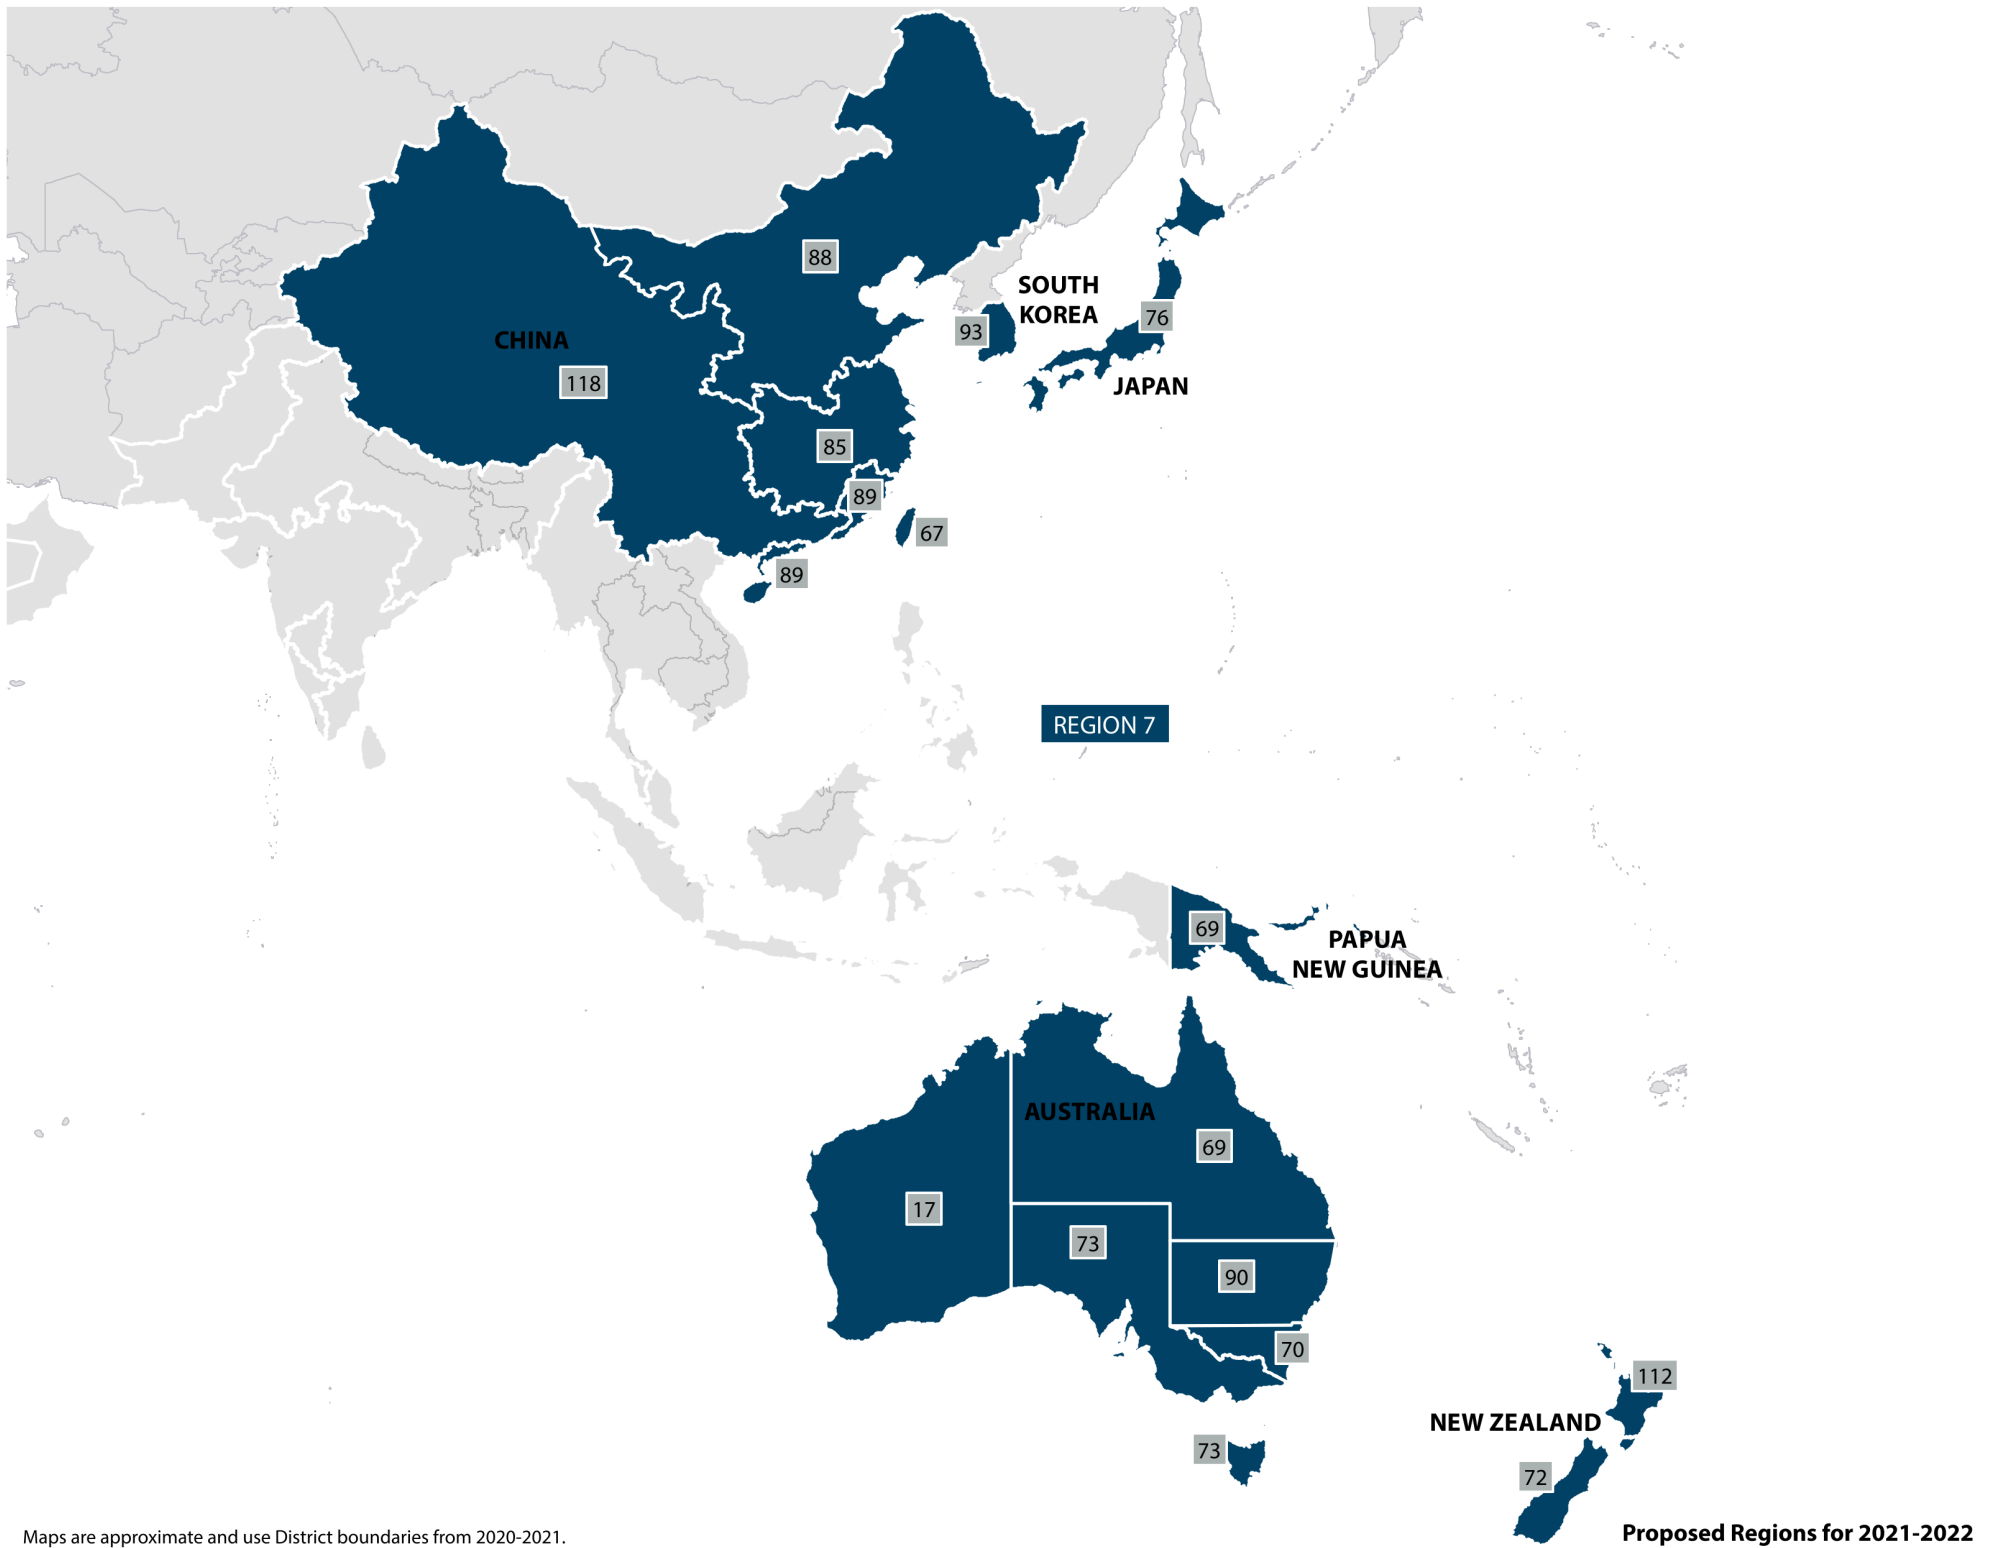

Toastmasters Districts

Regions 1-4
(See detailed maps
for district numbers)

Region 5
20, 59, 71, 74, 79, 91, 94,
95, 104, 105, 107, 108, 109,
110, 114P, 116, 122-TC

Region 6
41, 51, 75, 80, 82,
87, 92, 97P, 98,
102, 120, 121

Region 7
17, 67, 69, 70, 72, 73, 76,
85, 88, 89, 90, 93, 112, 118

Maps are approximate and use District boundaries from 2020-2021.

Maps are approximate and use District boundaries from 2020-2021.

Code	Country
AD	Andorra
AT	Austria
BE	Belgium
BG	Bulgaria
CH	Switzerland
CY	Cyprus
CZ	Czechia
DE	Germany
DK	Denmark
EE	Estonia
ES	Spain
FI	Finland
FR	France
GB	United Kingdom
GR	Greece
HR	Croatia
HU	Hungary
IE	Ireland
IT	Italy
LI	Liechtenstein
LT	Lithuania
LU	Luxembourg
LV	Latvia
MC	Monaco
MD	Moldova
MK	North Macedonia
NL	Netherlands
NO	Norway
PL	Poland
PT	Portugal
RO	Romania
SE	Sweden
SM	San Marino
SK	Slovakia
UA	Ukraine
VA	Vatican City

Code	Country
AE	United Arab Emirates
BF	Burkina Faso
BH	Bahrain
BJ	Benin
BW	Botswana
CG	Congo
CI	Côte d'Ivoire
CM	Cameroon
ET	Ethiopia
GA	Gabon
GH	Ghana
GM	The Gambia
GN	Guinea
JO	Jordan
KE	Kenya
KW	Kuwait
LB	Lebanon
LR	Liberia
LS	Lesotho
ML	Mali
MW	Malawi
MZ	Mozambique
NA	Namibia
NE	Niger
NG	Nigeria
OM	Oman
PK	Pakistan
QA	Qatar
RW	Rwanda
SA	Saudi Arabia
SN	Senegal
SZ	Eswatini
TG	Togo
TZ	Tanzania
UG	Uganda
ZA	South Africa
ZM	Zambia
ZW	Zimbabwe

Proposed Regions for 2021-2022
 Maps are approximate and use District boundaries from 2020-2021.

Maps are approximate and use District boundaries from 2020-2021.

Proposed Regions for 2021-2022