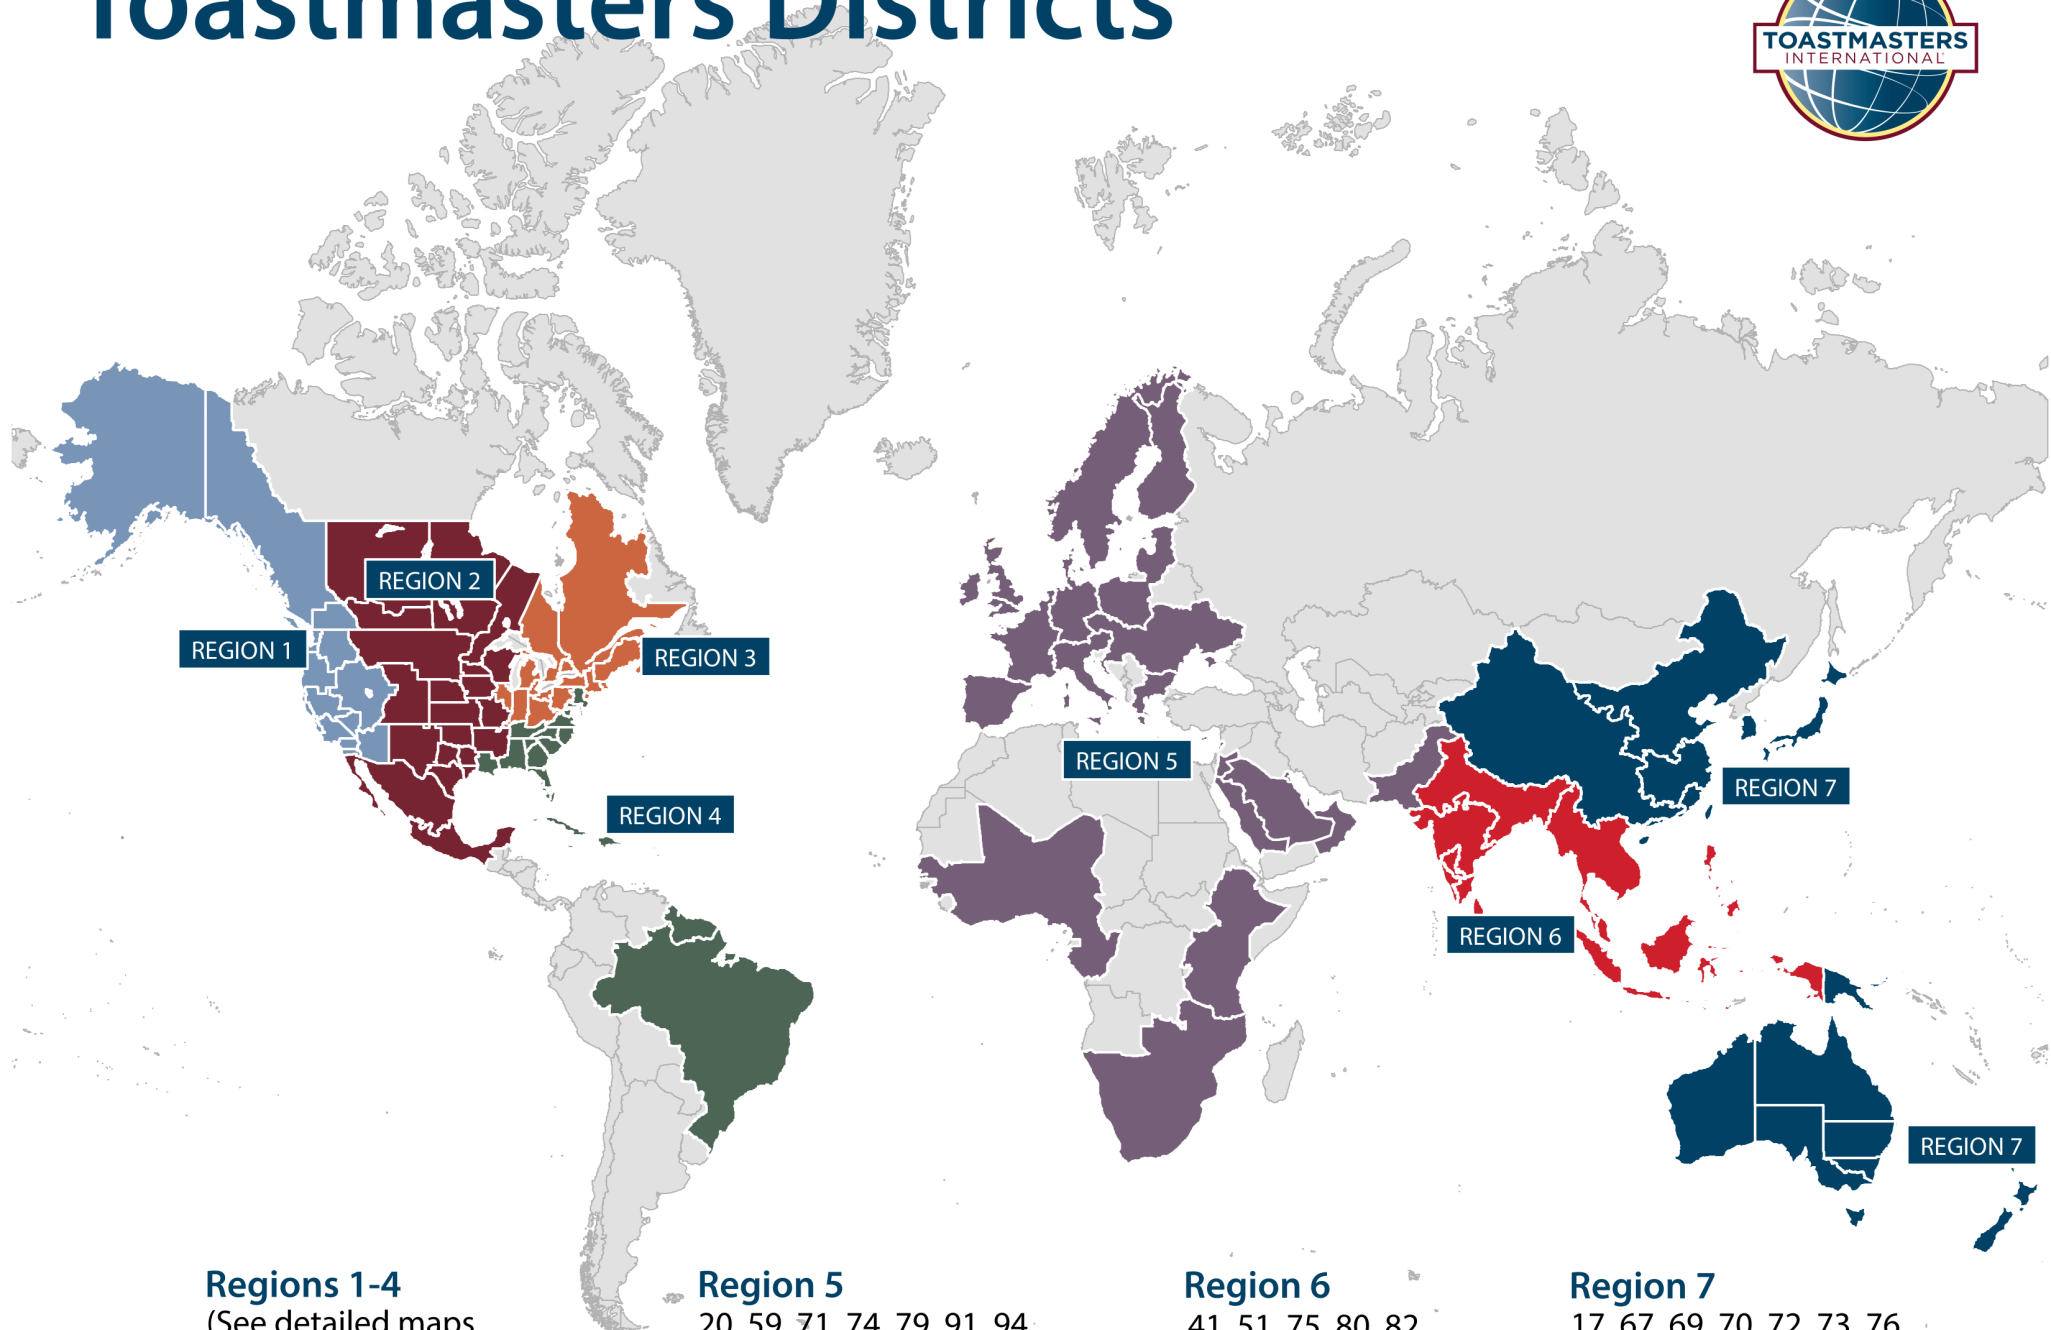

Toastmasters Districts

Regions 1-4
(See detailed maps
for district numbers)

Region 5
20, 59, 71, 74, 79, 91, 94,
95, 104, 105, 107, 108, 109,
110, 114P, 116, 122-TC

Region 6
41, 51, 75, 80, 82,
87, 92, 97P, 98,
102, 120, 121

Region 7
17, 67, 69, 70, 72, 73, 76,
85, 88, 89, 90, 93, 112, 118

Maps are approximate and use District boundaries from 2020-2021.

Maps are approximate and use District boundaries from 2020-2021.

Code	Country
AD	Andorra
AT	Austria
BE	Belgium
BG	Bulgaria
CH	Switzerland
CY	Cyprus
CZ	Czechia
DE	Germany
DK	Denmark
EE	Estonia
ES	Spain
FI	Finland
FR	France
GB	United Kingdom
GR	Greece
HR	Croatia
HU	Hungary
IE	Ireland
IT	Italy
LI	Liechtenstein
LT	Lithuania
LU	Luxembourg
LV	Latvia
MC	Monaco
MD	Moldova
MK	North Macedonia
NL	Netherlands
NO	Norway
PL	Poland
PT	Portugal
RO	Romania
SE	Sweden
SM	San Marino
SK	Slovakia
UA	Ukraine
VA	Vatican City

Code	Country
AE	United Arab Emirates
BF	Burkina Faso
BH	Bahrain
BJ	Benin
BW	Botswana
CG	Congo
CI	Côte d'Ivoire
CM	Cameroon
ET	Ethiopia
GA	Gabon
GH	Ghana
GM	The Gambia
GN	Guinea
JO	Jordan
KE	Kenya
KW	Kuwait
LB	Lebanon
LR	Liberia
LS	Lesotho
ML	Mali
MW	Malawi
MZ	Mozambique
NA	Namibia
NE	Niger
NG	Nigeria
OM	Oman
PK	Pakistan
QA	Qatar
RW	Rwanda
SA	Saudi Arabia
SN	Senegal
SZ	Eswatini
TG	Togo
TZ	Tanzania
UG	Uganda
ZA	South Africa
ZM	Zambia
ZW	Zimbabwe

Proposed Regions for 2021-2022
 Maps are approximate and use District boundaries from 2020-2021.

Maps are approximate and use District boundaries from 2020-2021.

Proposed Regions for 2021-2022